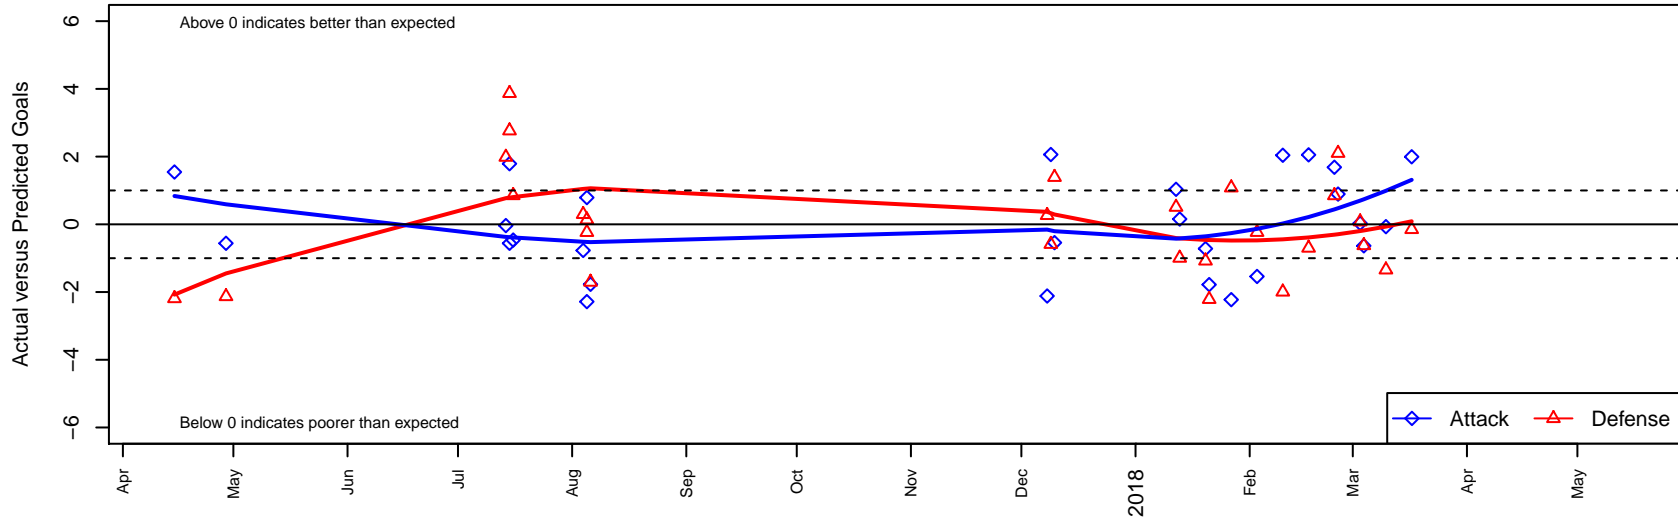

Westside Timbers Copa B00

Westside Timbers
 Beaverton, OR
 B00 total strength=1799
 attack=48.93 defense=20.79
 spr league = PTT Win B00 Premier
 notes= Bain 2013

alt names used:
 WESTSIDE TIMBERS B00 COPA (OR)
 Westside Timbers 00B Copa
 Westside Timbers 00B Copa (OR)

Venues played:
 2016 OYS State Cup B00
 2017 Beaverton Cup U19 Gold
 2017 Mt Hood Challenge U19 Premier
 2017 Timbers Winter Showcase 2000 FWRL U
 2017 FWRL NW B00
 2017 PTT Winter B00 Premier

Westside Timbers Copa B00
 Dots are actual minus expected GF (blue circles) and GA (red triangles).
 Blue line is smoothed change in attack strength. Red is smoothed change in defense strength.

**attack and defense variance (black dot)
relative to other teams
and top 10 in region**

**attack and defense rating
relative to others at age
and all opponents in last 13 months**

Performance relative to 13 month average